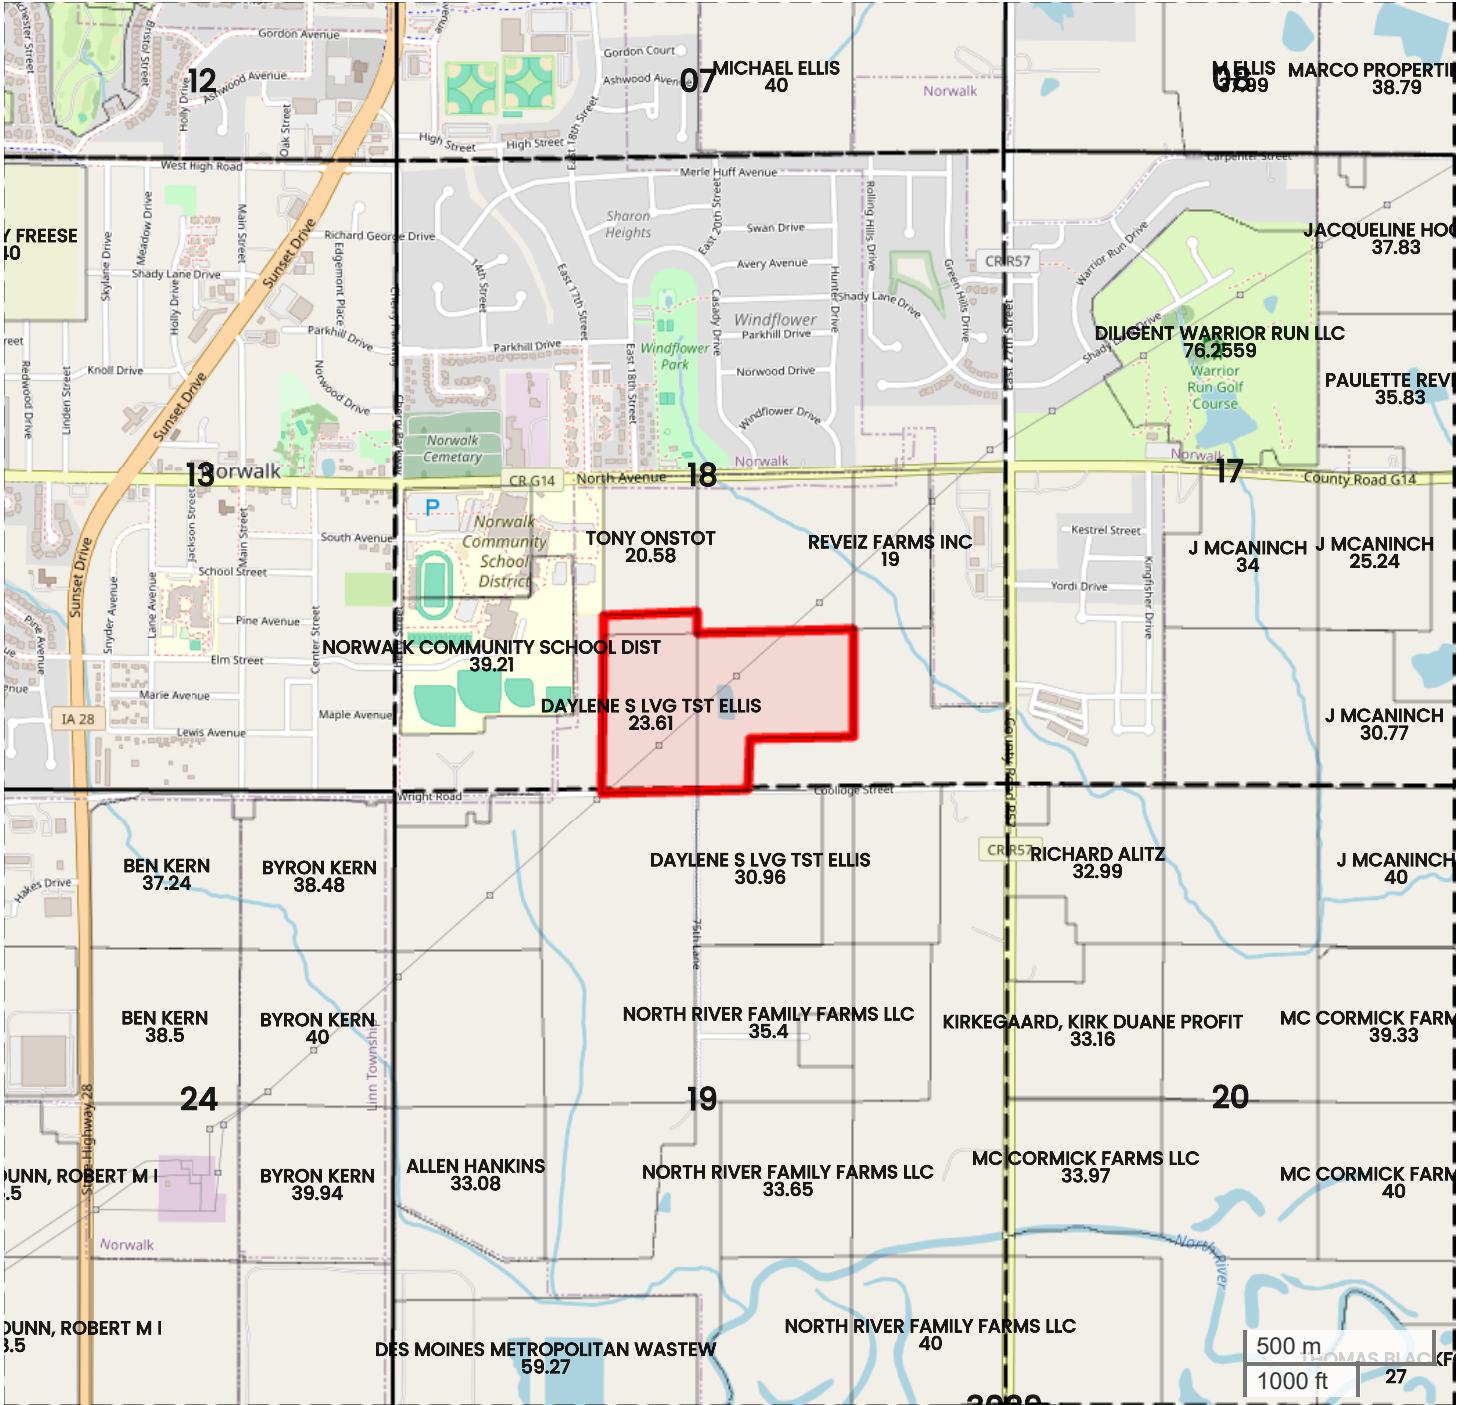

NORTH FARM (60.09 AC TOTAL, 44.75 AC TILLABLE)
PLAT MAP

Center: 41.470130, -93.663664

18-77N-24W

Greenfield Township

Warren County, IA

FarmWorth, LLC makes no warranties, express or implied, regarding the accuracy of any information provided through FarmWorth.com. User is solely responsible for independently verifying all information prior to use and waives any claims against FarmWorth, LLC arising from inaccuracies in such information.